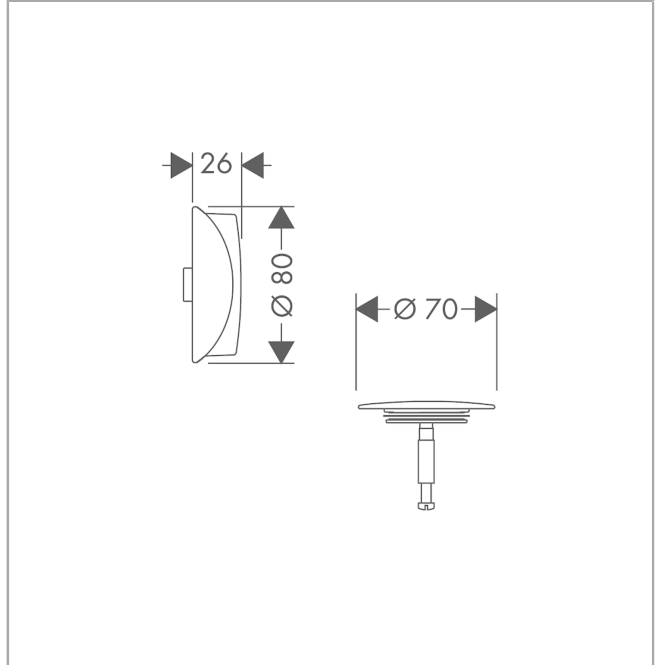

Flexaplus

Finish set waste and overflow set

Finish: **Chrome** Article Number: **58185000**

Description

product features

- consists of: turning handle, security plug
- suitable for standard and special bath tubs
- TÜV certified

Design awards

Product image

Scale drawing

Flexaplus

Finish set waste and overflow set

Finish: **Chrome** Article Number: **58185000**

Exploded Drawing

Year of production: >01/99

Flexaplus

Finish set waste and overflow set

Finish: **Chrome** Article Number: **58185000**

Spare part list

Year of production: >01/99

Pos.	Description	Article Number	PC	PU
1	turning handle	96329000	7	1
2	plug	96153000	8	1
3	hexagon socket screw M5x25	97658000	3	1
4	O-ring 36x3,5	98066000	1	1