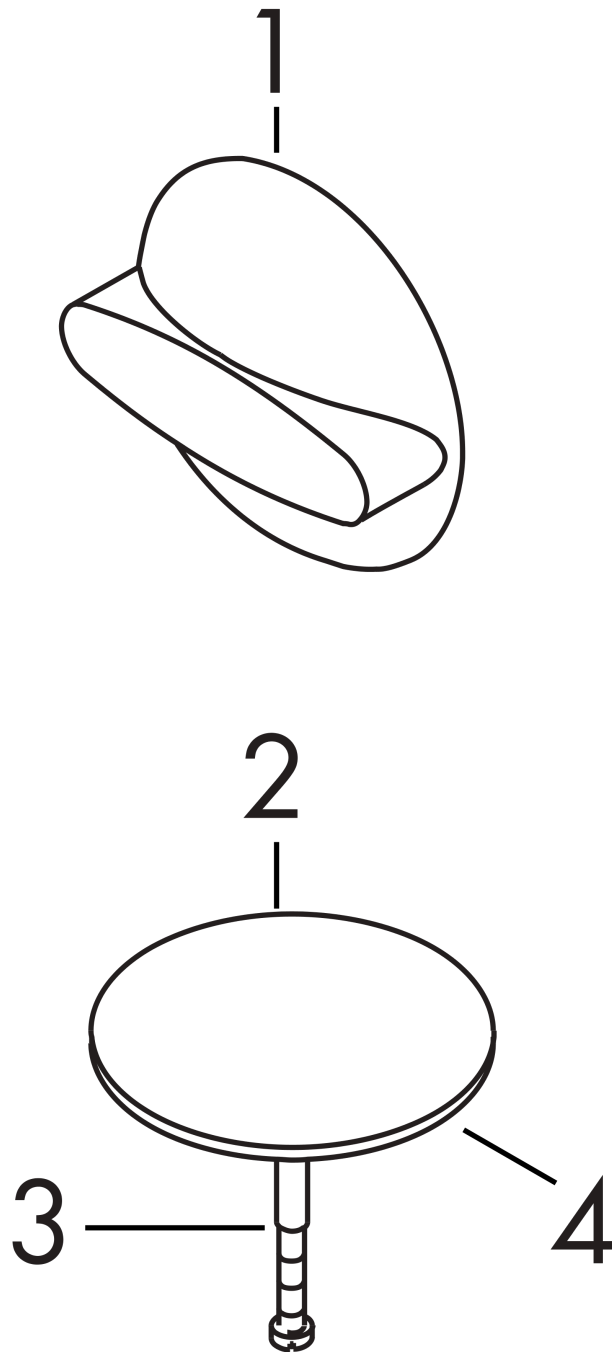

Flexaplus

Finish set waste and overflow set

Finish: **Chrome** Article Number: **58185000**

Description

product features

- consists of: turning handle, security plug
- suitable for standard and special bath tubs
- TÜV certified

Design awards

Product image

Scale drawing

Flexaplus

Finish set waste and overflow set

Finish: **Chrome** Article Number: **58185000**

Exploded Drawing

Year of production: >01/99

Flexaplus

Finish set waste and overflow set

Finish: **Chrome** Article Number: **58185000**

Spare part list

Year of production: >01/99

Pos.	Description	Article Number	PC	PU
1	turning handle	96329000	7	1
2	plug	96153000	8	1
3	hexagon socket screw M5x25	97658000	3	1
4	O-ring 36x3,5	98066000	1	1